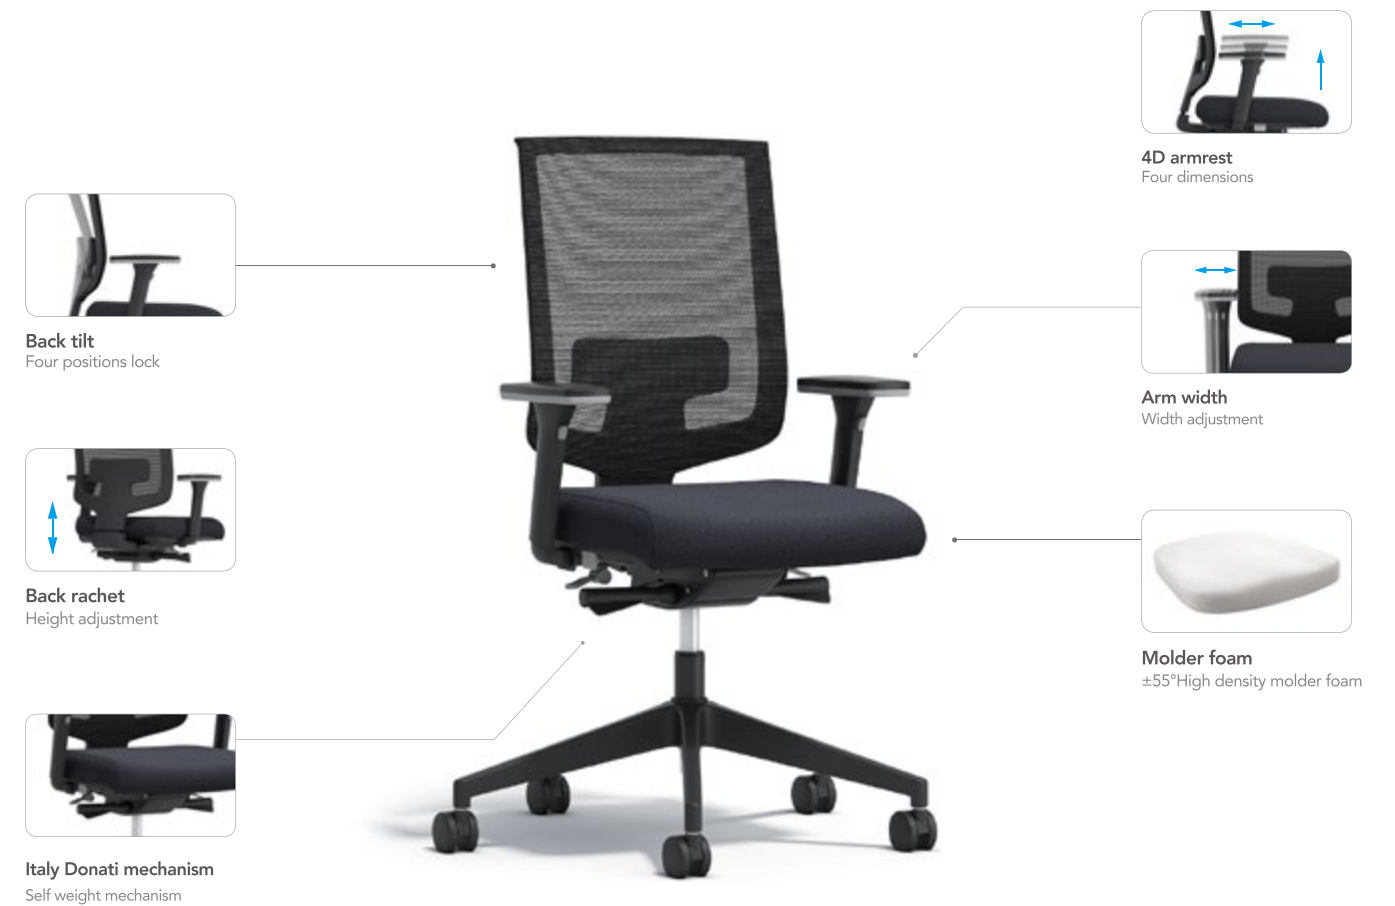

Features and functions