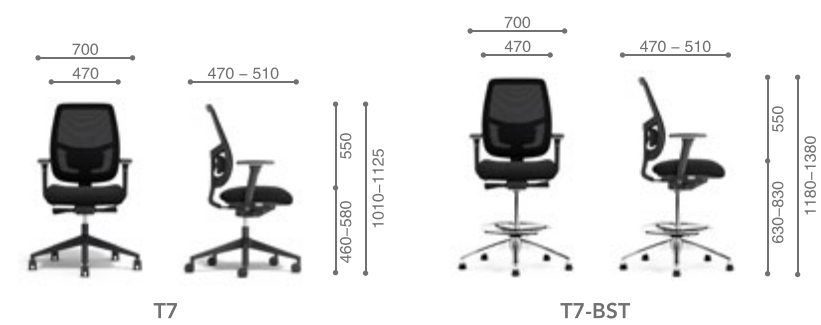

T7&T8 Collection

Sitmatrix

Only ergonomic

THANKS FOR
YOUR TIME
AND LIKES

Reasons For Choosing T7&T8.

Our guiding *principles*

Feeling more energized and working more efficiently.

Introducing our T7&T8 functional performance task chair, designed to elevate your workspace comfort and productivity. This thoughtfully crafted chair combines ergonomic design with versatile features to provide you with an exceptional seating experience throughout your workday.

T7&T8 Seating Collection

Offering a balanced combination of style, durability, and user-oriented features

T7&8 chair incorporates lumbar support to promote proper posture and reduce the risk of discomfort or strain. The design of these chairs prioritizes both comfort and functionality, making them an essential component of a productive and comfortable work environment.

Features and functions

All Models Dimensions (mm)

Base Finished

Fabric options

Features and functions

All Models Dimensions (mm)

Base Finished

Fabric options