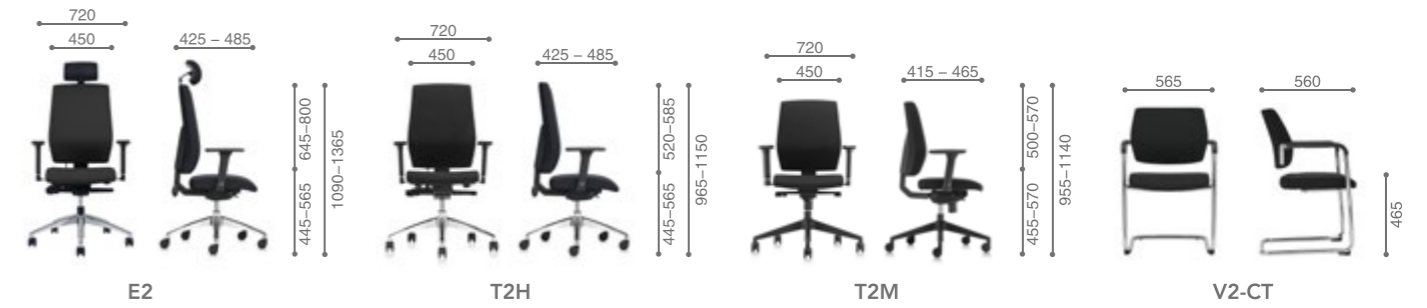

All Models

Dimensions (mm)

Base Finished

Armrest options

Mechanism options

Product Specification

Product spec		Item No.	T2M-LSP	T2M-HSP	T2H-LSP	T2H-HSP	E2H-LSP	E2H-LSP
Back	Medium back		●	●				
	High back				●	●	●	●
Armrest	3D armrest		●		●		●	
	4D armrest			●		●		●
Mechanism	Synchronized mechanism with seat slider		●		●		●	
	Donati mechanism with seat slider and front tilt			●		●		●
Gaslift	KGS brand, 120mm stroke		●	●	●	●	●	●
Base	Nylon base		●		●		●	
	Aluminum base			●		●		●
Castors	PU ring soft castors		●	●	●	●	●	●
Remark	BetaT3& GammaT4 keep same as Alpha T2 product specification.