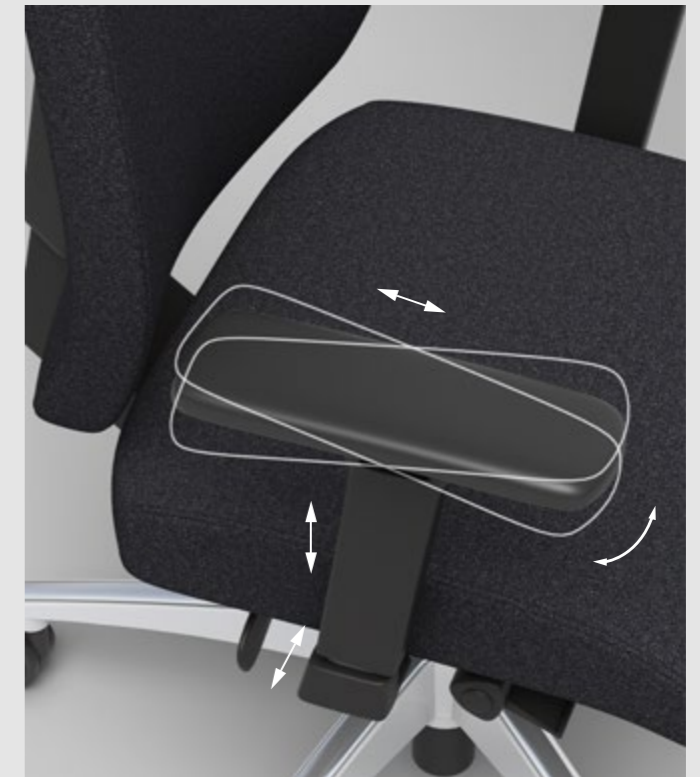

T collection marries comfort and customized style with its 4D arms, air lumbar support and Italy Donati mechanism . Integrated seat slider, back tension control and seat front tilt offer all-day seating comfort.

Seat Design

Seat depth adjustment and seat front tilt function

4D Armrest Design

Four dimensions. Height adjustable,PU pad forward and backward movable, twistable,width adjustable.

Alpha Seating Collection

T3H

T4H

E4

Features and Benefits

3D Headrest
Height adjustable, rotatable and depth adjustable

Back tilt
Four positions lock

Back ratchet
Height adjustment

Air Lumbar Design
Add or subtract the air to make a suitable lumbar support with pump on right side.